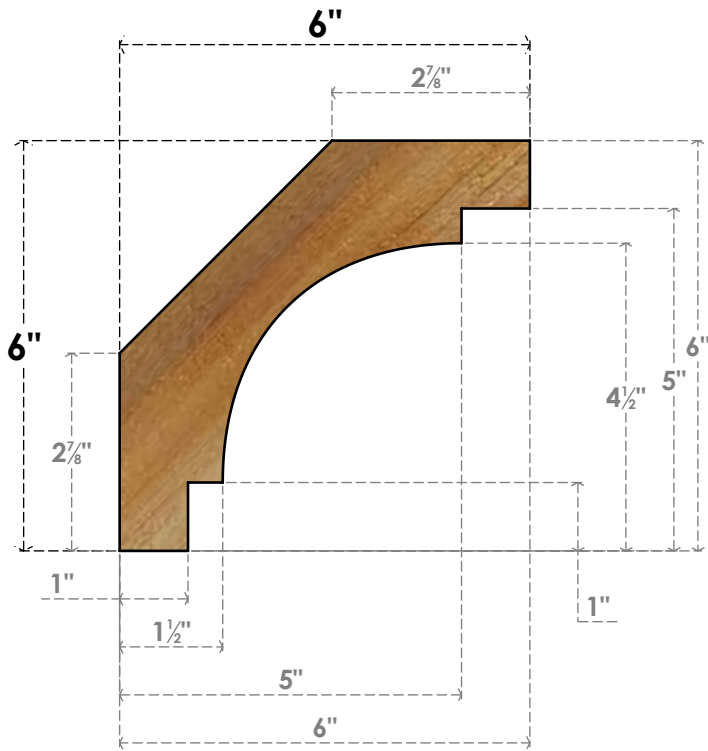

BRC06X06X06MRC00RWR

6"W X 6"D X 6"H MERCED ROUGH SAWN BRACE, WESTERN RED CEDAR

SIDE

FRONT

EKENA MILLWORK
 2300 WEST MAIN ST.
 CLARKSVILLE, TX 75426
 TOLL FREE: 866-607-0453
 WWW.EKENAMILLWORK.COM

NOTES

1. INSTALLATION TO BE COMPLETED IN ACCORDANCE WITH MANUFACTURER'S SPECIFICATIONS.
2. DRAWING MAY NOT BE TO SCALE
3. THIS DRAWING IS INTENDED FOR DESIGN AND PLANNING PURPOSES ONLY.
4. ALL INFORMATION CONTAINED HEREIN WAS CURRENT AT THE TIME OF DEVELOPMENT BUT MUST BE REVIEWED AND APPROVED BY THE PRODUCT MANUFACTURER TO BE CONSIDERED ACCURATE.
5. PRODUCTS ARE NOT KILN DRIED. THIS ITEM IS UNIQUE AND WILL CONTAIN THE NATURAL VARIATIONS THAT THE WOOD SPECIES OFFERS. THIS MAY RESULT IN VARIATIONS UP TO 1/4"