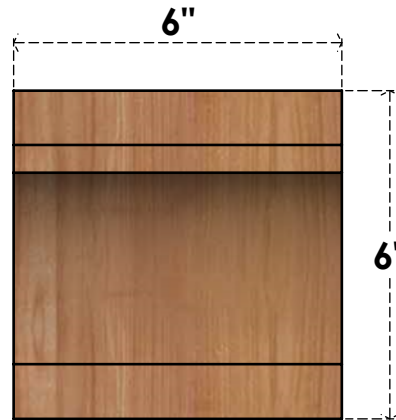

BRC06X06X06MRC00RWR

6"W X 6"D X 6"H MERCED ROUGH SAWN BRACE, WESTERN RED CEDAR

SIDE

FRONT

EKENA MILLWORK
 2300 WEST MAIN ST.
 CLARKSVILLE, TX 75426
 TOLL FREE: 866-607-0453
 WWW.EKENAMILLWORK.COM

NOTES

1. INSTALLATION TO BE COMPLETED IN ACCORDANCE WITH MANUFACTURER'S SPECIFICATIONS.
2. DRAWING MAY NOT BE TO SCALE
3. THIS DRAWING IS INTENDED FOR DESIGN AND PLANNING PURPOSES ONLY.
4. ALL INFORMATION CONTAINED HEREIN WAS CURRENT AT THE TIME OF DEVELOPMENT BUT MUST BE REVIEWED AND APPROVED BY THE PRODUCT MANUFACTURER TO BE CONSIDERED ACCURATE.
5. PRODUCTS ARE NOT KILN DRIED. THIS ITEM IS UNIQUE AND WILL CONTAIN THE NATURAL VARIATIONS THAT THE WOOD SPECIES OFFERS. THIS MAY RESULT IN VARIATIONS UP TO 1/4"